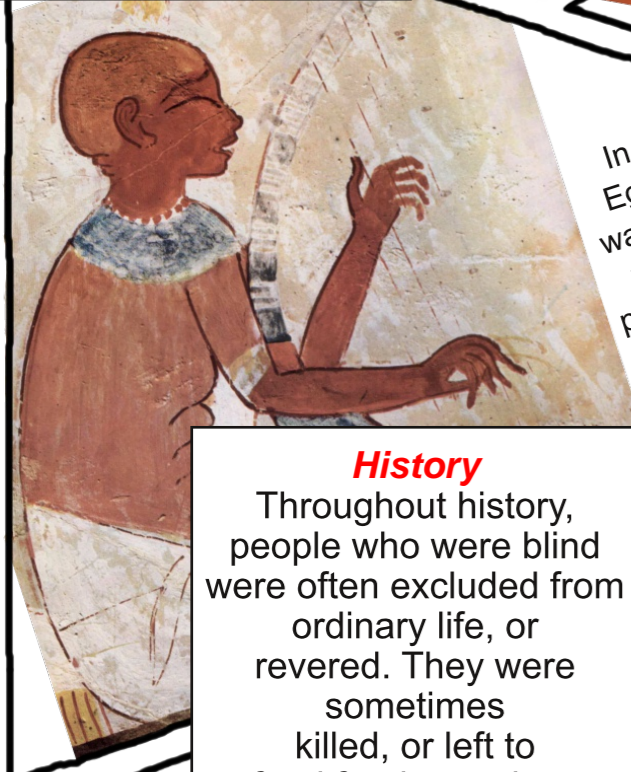

Geordi La Forge in Star Trek and Dare Devil are two blind characters who have devices to help them see. This may soon not be fiction.

The proportion of people with visual impairment increases with age and is caused by many factors.

In the early 1900s, blind people began to become more independent, with government support, rather than relying on charity.

It is estimated that 1.5 million people are living with sight loss, not correctable by glasses.

In ancient Egypt there was a respect for disabled people and this is shown in this hieroglyphic from 1500 BC showing a blind harpist.

History
Throughout history, people who were blind were often excluded from ordinary life, or revered. They were sometimes killed, or left to fend for themselves as beggars.